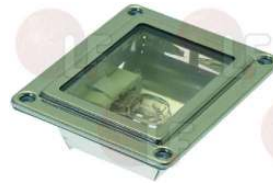

3221268 LAMP RECEPTACLE W/LAMP G9 25W 230V

external dimensions 96x80 mm
max temperature 300°C
for Convection oven electric (CONVOTHERM) OEB10.10
OEB10.20 - OEB12.20 - OEB20.10 - OEB20.20
OES10.10 - OES10.20 - OES12.20 - OES20.10
OES20.20
for Convection oven electric (GARBIN) 101EXVAPOR
101GXVAPOR - 104EXVAPOR - 104PXVAPOR
25EXVAPOR - 45EXVAPOR - 45GXVAPOR - 46EXVAPOR
46PXVAPOR - 61GXVAPOR - 64EXVAPOR - 64PXVAPOR
for Convection oven gas (CONVOTHERM) OGB10.10
OGB10.20 - OGB20.10 - OGB20.20 - OGS10.10
OGS10.20 - OGS20.10 - OGS20.20
for Convection oven gas (GARBIN) 101FGXVAPOR
104FGXVAPOR