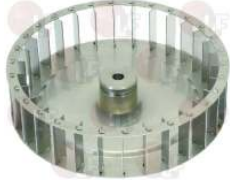

Suitable for:

GARBIN

Suitable for:

Fans for motors

3240323 FAN $\varnothing$ 160 mm
thickness 40 mm
total blades 30 - $\varnothing$ hole 8x6 mm
for Convection oven electric (GARBIN) 25EXVAPOR
31EXVAPOR - 31GXUMI - 36EXVAPOR - 36PXUMI
43SEVAPOR

GARBIN VEN001

GARBIN VEN227

3240324 FAN $\varnothing$ 200 mm
thickness 40 mm
total blades 38 - $\varnothing$ hole 8x6 mm
for Convection oven electric (GARBIN) 101EXVAPOR
104EXVAPOR - 41EXVAPOR - 41GXUMI - 44EXVAPOR
44PXUMI - 45EXVAPOR - 45GXUMI - 46EXVAPOR
46PXVAPOR - 61EXVAPOR - 61GXVAPOR - 64EXVAPOR
64PXVAPOR